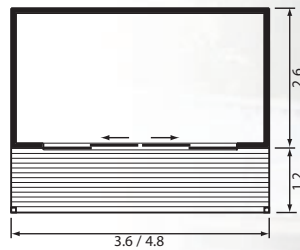

Specifications.

Full specification sheets available