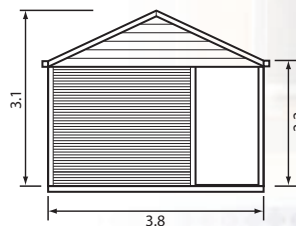

Specifications.

Full specification sheets available