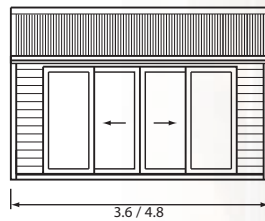

Specifications.

Full specification sheets available