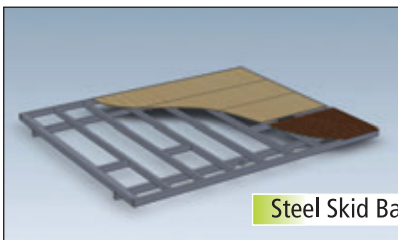

The Entertainer... *Modern outdoor living!*

The Entertainer

Internal view - showing optional lining kit

Features...

- Wide double sliding glass door - ideal for entertaining!
- 1200 wide verandah with durable cypress decking
- Stylish external cladding with cedar panelling on front wall and gables, and horizontal colorbond cladding on rear and end walls. Alternative Colorbond colours available by special order.
- Fully insulated roof with blanket insulation
Wall panels are fitted with an insulating moisture barrier behind the cladding 
- Fast to install! Premade panels simply bolt together. Even the roof panels have the colorbond already attached.
- **The Entertainer is available as**
 - Lockup kit with premade panels
 - Installed to lockup
 - Installed with internal lining

Steel Skid Base

Bar Unit

Foldaway Bed

Options...to upgrade your entertainer!

- **Lining Kit** - includes V-joint pine ply panelling, architraves and wall insulation batts
- **Steel skid base** - Fully welded galvanised steel base with bolt together panels that assemble on-site. No stumps required!
- **Timber subfloor** - including stumps, bearers, joists, sheet flooring, cypress decking, baseboards and step material
- **Bar unit** - 1500 x 600 x 900mmH. Quality wet bar including laminated bench with splash back, round s/s sink and 4 drawers, Benchtop-Stipple merlot (burgundy colour) Cupboards - New graphite (brushed aluminium look). Showing optional mixer tap.
- **Stain** - cedar stain for enhancing and protecting cedar
- **Windows and timber doors available** - (instead of glass sliding door)
- **Foldaway bed** - steel framed bed ingeniously folds out of a laminated cupboard on the wall, complete with gas strut for easy folding action.
Perfect for sleepovers and unexpected guests (optional mattress available)