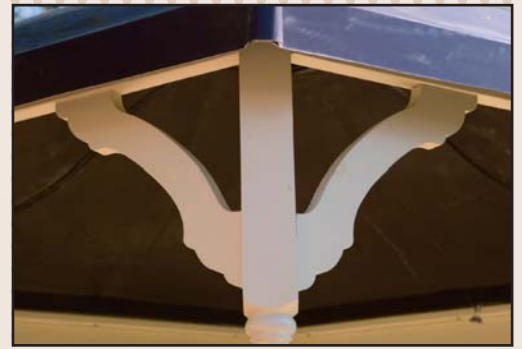

Corner Brackets

Standard – with attractive colonial corner brackets